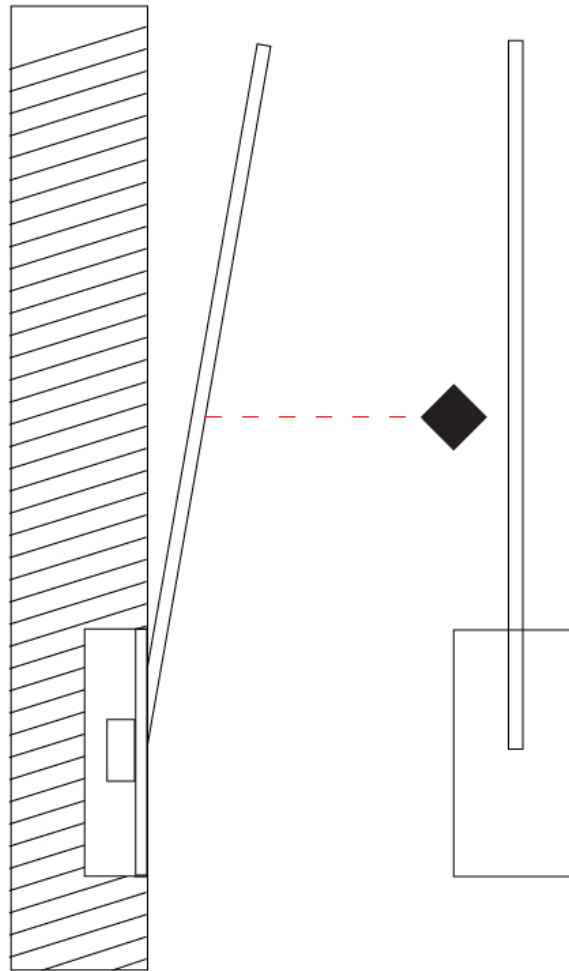

SPILLO 1 ROD RECESSED

D46016-

PROJECT

TYPE

SPECIFIER

QUANTITY

DATE

D