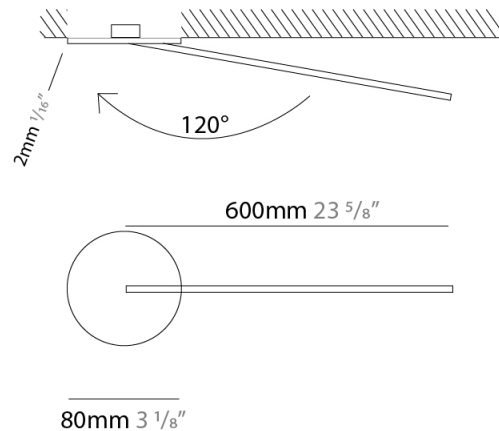

GENERAL

Series: Spillo
 Subseries: Spillo 1 Rod
 Brand: Icone
 Division: Design
 Mounting Type: Recessed
 Mounting Location: Wall
 Subcategory: Ambient

PHYSICAL

Shape: Rectangle
 Width (mm): 50
 Width (in): 1 ¹⁵/₁₆
 Height (mm): 600
 Height (in): 23 ⁵/₈
 Light Distribution: Adjustable
 Fixture Finish: WHI / BLK / CHR / BGD
 Fixture Material: Brass

LED

Color Temperature (°K): 2700 / 3000
 Nominal Lumen (lm): 660
 CRI: >90 CRI
 Lamp Life (hrs): 50000

OPTICAL

Adjustability: Tilt 120°

RATINGS AND CERTIFICATIONS

Certified By: Certified for North American Standards
 IP rating: IP20